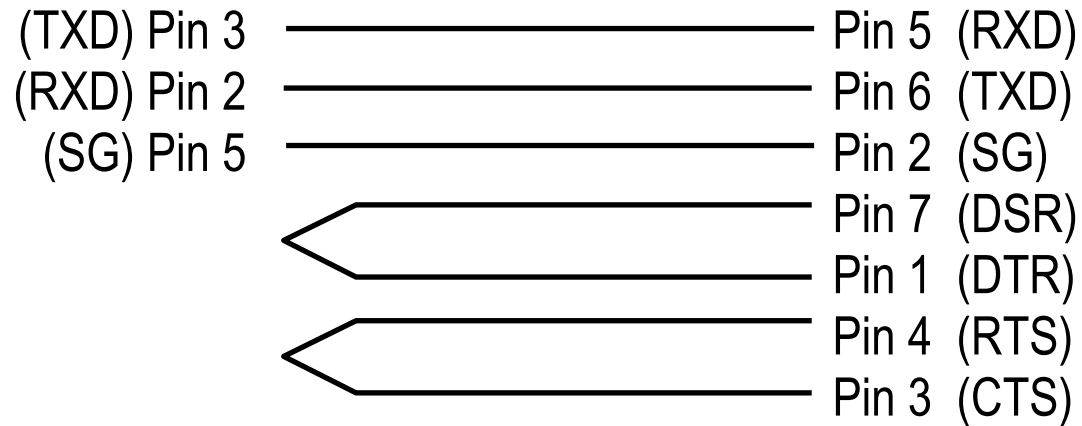

Atron Systems, Inc.

PC-100 to CRS RJ-45 Interface Cable

<http://www.atronsystems.com/techs.htm>

12-26-2001

600-00201-02003M